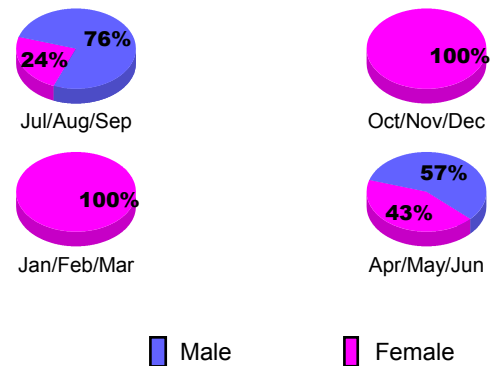

**Club Results 2012-2013**

Goal, New, Dropped, Gain/Loss

**YTD Status Quo Clubs 2012-2013**

Status Quo Clubs Compared to Status Quo Members

**Club Gain/Loss 2012-2013**

**MEMBERSHIP**

Month	Net Memb Goal	Actual New Memb	Actual Dropped Memb	Gain/Loss of Memb
<b>2012-2013</b>				
Jul/Aug/Sep	30	15	21	-6
Oct/Nov/Dec	40	15	17	-2
Jan/Feb/Mar	10	20	26	-6
Apr/May/June	34	52	33	19
<b>Totals</b>	<b>114</b>	<b>102</b>	<b>97</b>	<b>5</b>

**Membership Results 2012-2013**

Goal, New, Dropped, Gain/Loss

**Gender Comparison 2012-2013**

**Membership Gain/Loss 2012-2013**