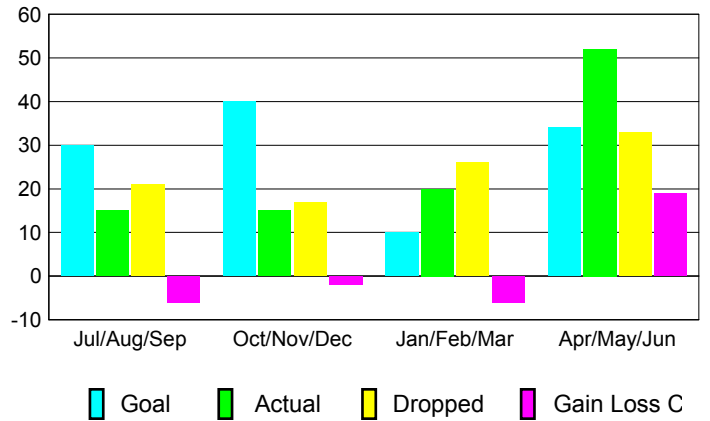

GMT: **HOWARD LEE**

Location: **ENGLAND**

GMT CA: **4**

**CLUBS**

Month	New Club Goal	Actual New Clubs	Actual Dropped Clubs	Gain/Loss of Clubs
<b>2012-2013</b>				
Jul/Aug/Sep	1	0	0	0
Oct/Nov/Dec	1	0	0	0
Jan/Feb/Mar	0	0	0	0
Apr/May/June	1	1	0	1
<b>Totals</b>	<b>3</b>	<b>1</b>	<b>0</b>	<b>1</b>

**Club Results 2012-2013**

Goal, New, Dropped, Gain/Loss

**YTD Status Quo Clubs 2012-2013**

Status Quo Clubs Compared to Status Quo Members

**Club Gain/Loss 2012-2013**

**MEMBERSHIP**

Month	Net Memb Goal	Actual New Memb	Actual Dropped Memb	Gain/Loss of Memb
<b>2012-2013</b>				
Jul/Aug/Sep	30	15	21	-6
Oct/Nov/Dec	40	15	17	-2
Jan/Feb/Mar	10	20	26	-6
Apr/May/June	34	52	33	19
<b>Totals</b>	<b>114</b>	<b>102</b>	<b>97</b>	<b>5</b>

**Membership Results 2012-2013**

Goal, New, Dropped, Gain/Loss

**Gender Comparison 2012-2013**

**Membership Gain/Loss 2012-2013**