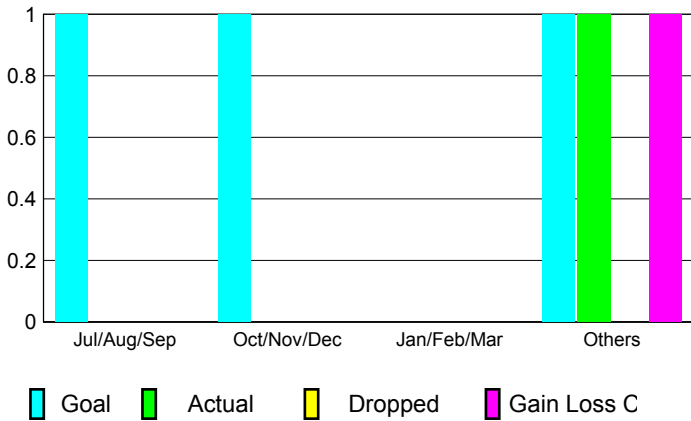

GMT: **HOWARD LEE**

Location: **ENGLAND**

GMT CA: **4**

**CLUBS**

Month	New Club Goal	Actual New Clubs	Actual Dropped Clubs	Gain/Loss of Clubs
<b>2012-2013</b>				
Jul/Aug/Sep	1	0	0	0
Oct/Nov/Dec	1	0	0	0
Jan/Feb/Mar	0	0	0	0
Apr/May/June	1	1	0	1
<b>Totals</b>	<b>3</b>	<b>1</b>	<b>0</b>	<b>1</b>

**Club Results 2012-2013**

Goal, New, Dropped, Gain/Loss

**YTD Status Quo Clubs 2012-2013**

Status Quo Clubs Compared to Status Quo Members

**Club Gain/Loss 2012-2013**

**MEMBERSHIP**

Month	Net Memb Goal	Actual New Memb	Actual Dropped Memb	Gain/Loss of Memb
<b>2012-2013</b>				
Jul/Aug/Sep	30	15	21	-6
Oct/Nov/Dec	40	15	17	-2
Jan/Feb/Mar	10	20	26	-6
Apr/May/June	34	52	33	19
<b>Totals</b>	<b>114</b>	<b>102</b>	<b>97</b>	<b>5</b>